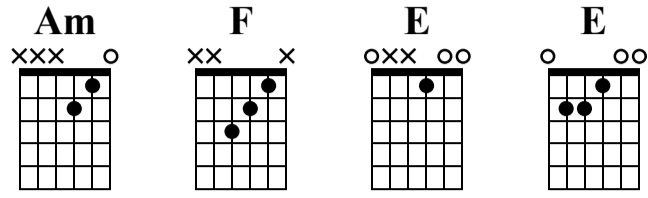

Believer

Version 2

Imagine Dragons (Capo fret 1)

Standard tuning

Verse

s. guit.

1 2 3 4 6x

Chorus

5 6 7 8

9 10 11 12

Da Coda

13 14 15 16

Verse 2

D.S. al Coda

17 18 19 20 4x

Middle 8

Musical notation for measures 21-24. Treble clef. Notes: 21 (G4), 22 (A4), 23 (B4), 24 (C5).
TAB: 2 2 2 2 | 2 2 2 2 | 3 3 3 3 | 1 1 1 1

Musical notation for measures 25-28. Treble clef. Notes: 25 (G4), 26 (A4), 27 (B4), 28 (C5).
TAB: 3 3 3 3 | 3 3 3 3 | 0 0 0 0 | 1

Chorus

Musical notation for measures 29-32. Chords: Am, Am, F, E.
TAB: 0 1 2 | 0 1 2 | 1 2 3 | 0 0 1

Musical notation for measures 33-36. Chords: Am, Am, F, E.
TAB: 0 1 2 | 0 1 2 | 1 2 3 | 0 0 1

Musical notation for measures 37-40. Chords: Am, Am, F, E.
TAB: 0 1 2 | 0 1 2 | 1 2 3 | 0 0 1