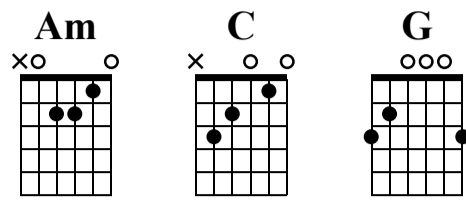

Shake it off

Taylor Swift

Standard tuning

Am C G G

1 2 3 4

s.guit.

TAB

0 1 2 0 | 0 1 2 3 | 3 0 0 0 | 3 0 0 0

Am C G G

5 6 7 8

TAB

0 0 0 0 | 0 0 0 0 | 3 3 3 3 | 3 3 3 3

Am C G G

9 10 11 12

TAB

0 0 0 0 | 0 0 0 0 | 3 3 3 3 | 3 3 3 3