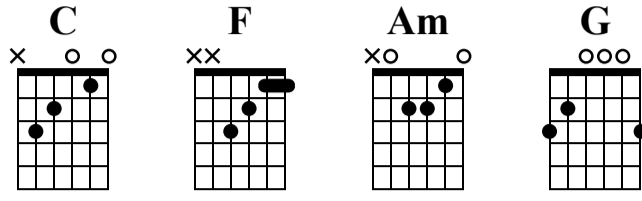

Shotgun

George Ezra
CAPO FRET 5

Standard tuning

s.guit.

1 C 2 F 3 Am 4 G

Measure 1: Treble clef, 4/4 time, C chord. Bass line: 0, 1, 2, 3. Measure 2: F chord. Bass line: 1, 1, 2, 3. Measure 3: Am chord. Bass line: 0, 1, 2, 0. Measure 4: G chord. Bass line: 3, 0, 0, 2, 3.

5 C 6 F 7 Am 8 G

Measure 5: C chord. Bass line: 0, 1, 0, 2, 3. Measure 6: F chord. Bass line: 1, 1, 2, 3. Measure 7: Am chord. Bass line: 0, 1, 2, 0. Measure 8: G chord. Bass line: 3, 0, 0, 2, 3.

9 C 10 F 11 Am 12 G

Measure 9: C chord. Bass line: 0, 1, 0, 2, 3. Measure 10: F chord. Bass line: 1, 1, 2, 3. Measure 11: Am chord. Bass line: 0, 1, 2, 0. Measure 12: G chord. Bass line: 3, 0, 0, 2, 3.