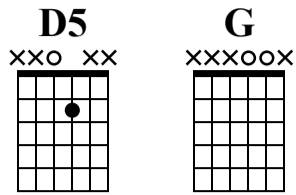

Sunflower

Standard tuning

Intro

s. guit.

1 2 3 4

5 6 7 8

Verse

9 10 11 12

13 14 15 16

D5

D5

G

G

17 18 19 20

21 22 23 24